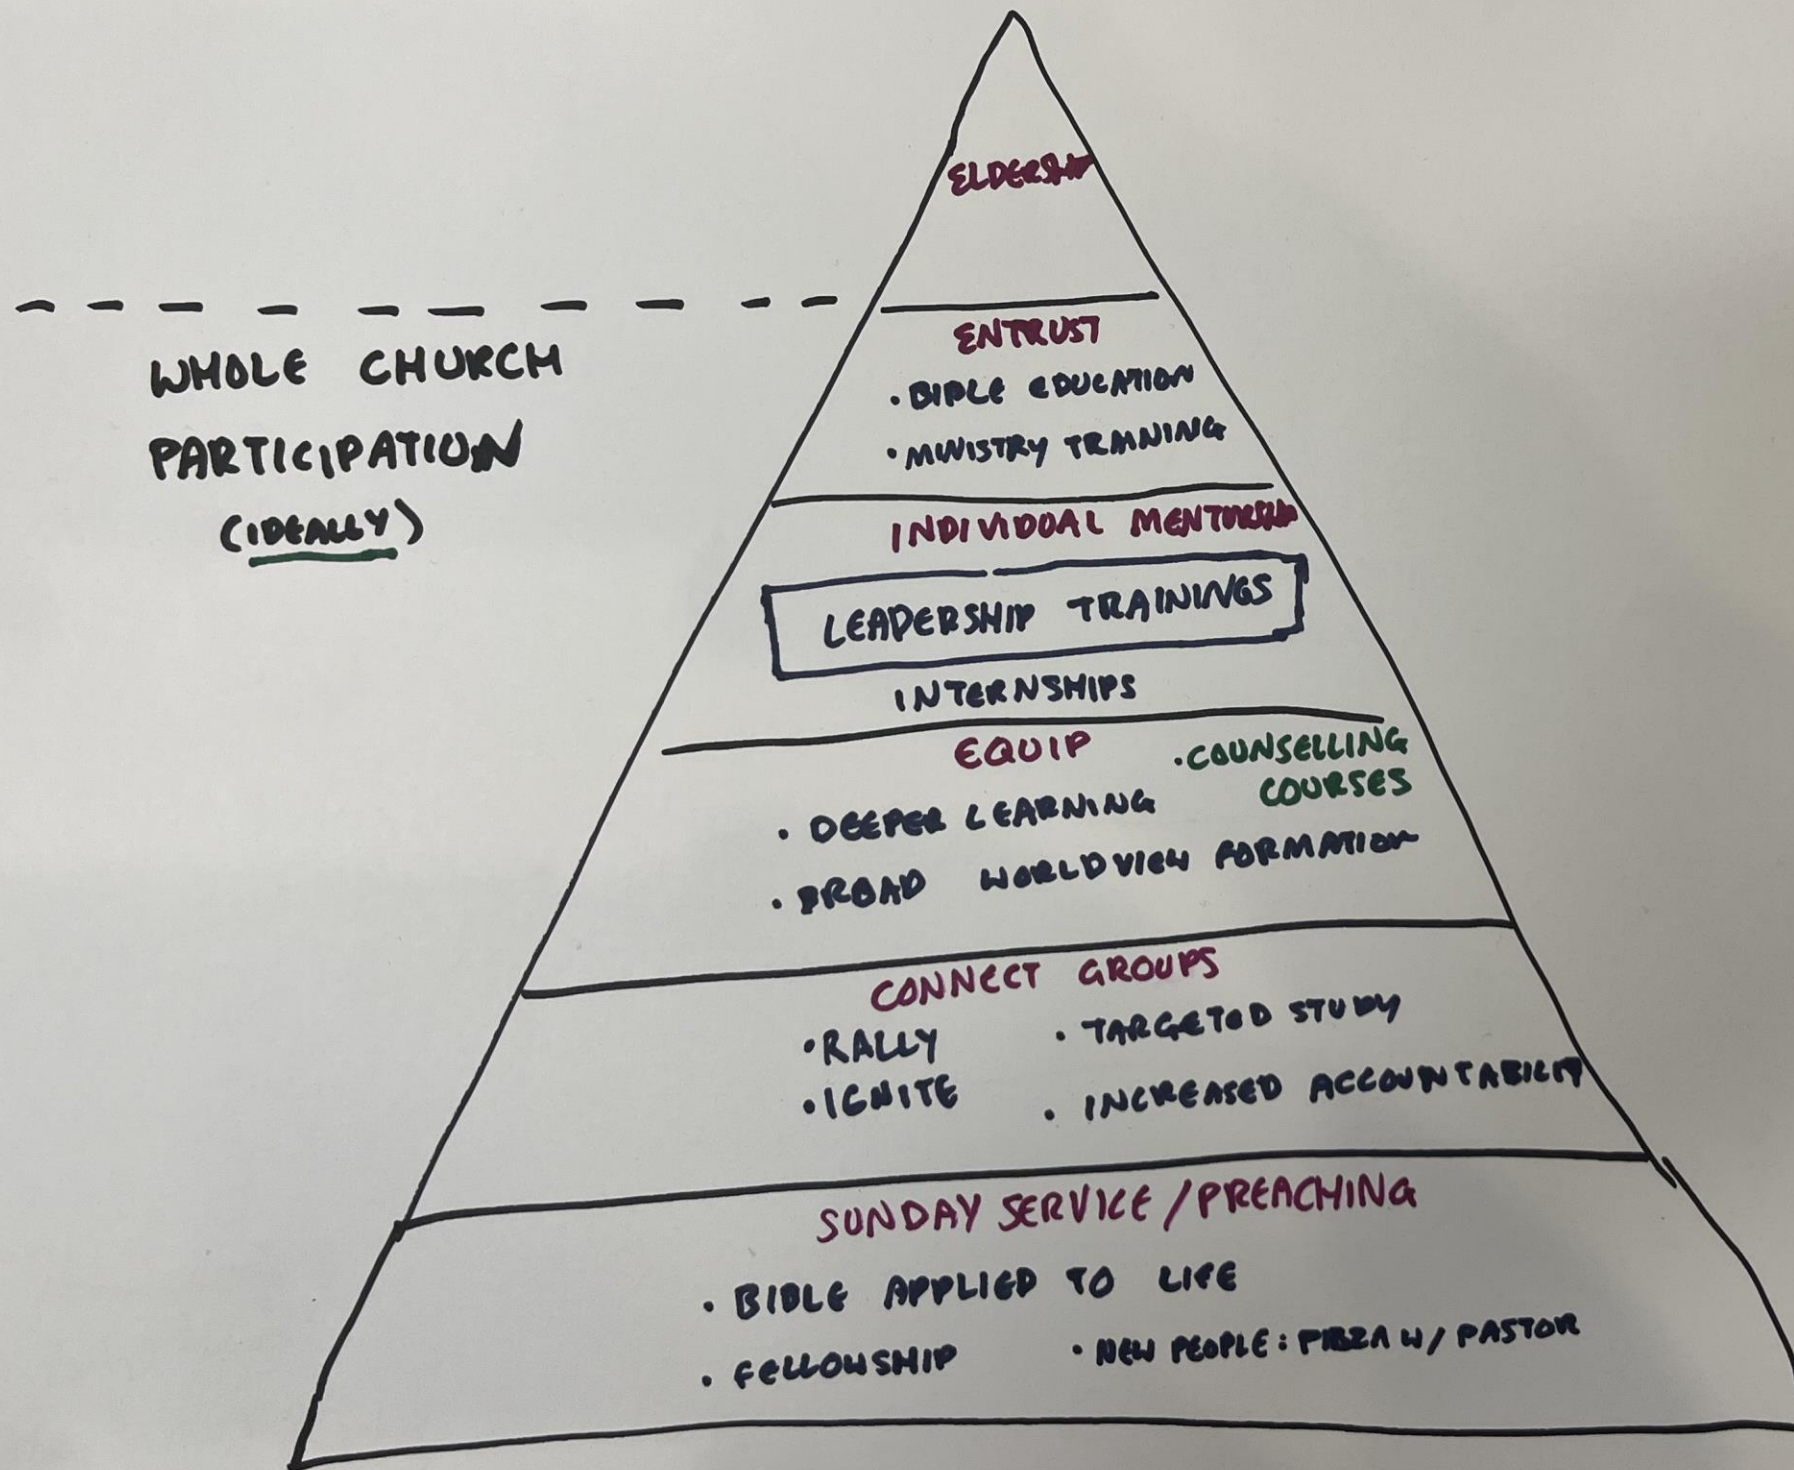

*

Kids Camp

↓
Leaders

Tertiary
Internship

→ real world
service

TABC MODEL OF DISCIPLESHIP

↑
INCREASING
SPECIFICITY,
FORMALITY,
INTENTIONALITY,
ACCOUNTABILITY

LEADERSHIP TRAININGS : STILL TO DO

LEADERSHIP PLAN

DISCIPLESHIP CHURCH
ELDER LEAD.

IDENTIFYING GIFTS

Worship Pathway

Elders Pathway

Preaching Pathway

Prayer Pathway

F.O.W.
Pathways
Laidlaw